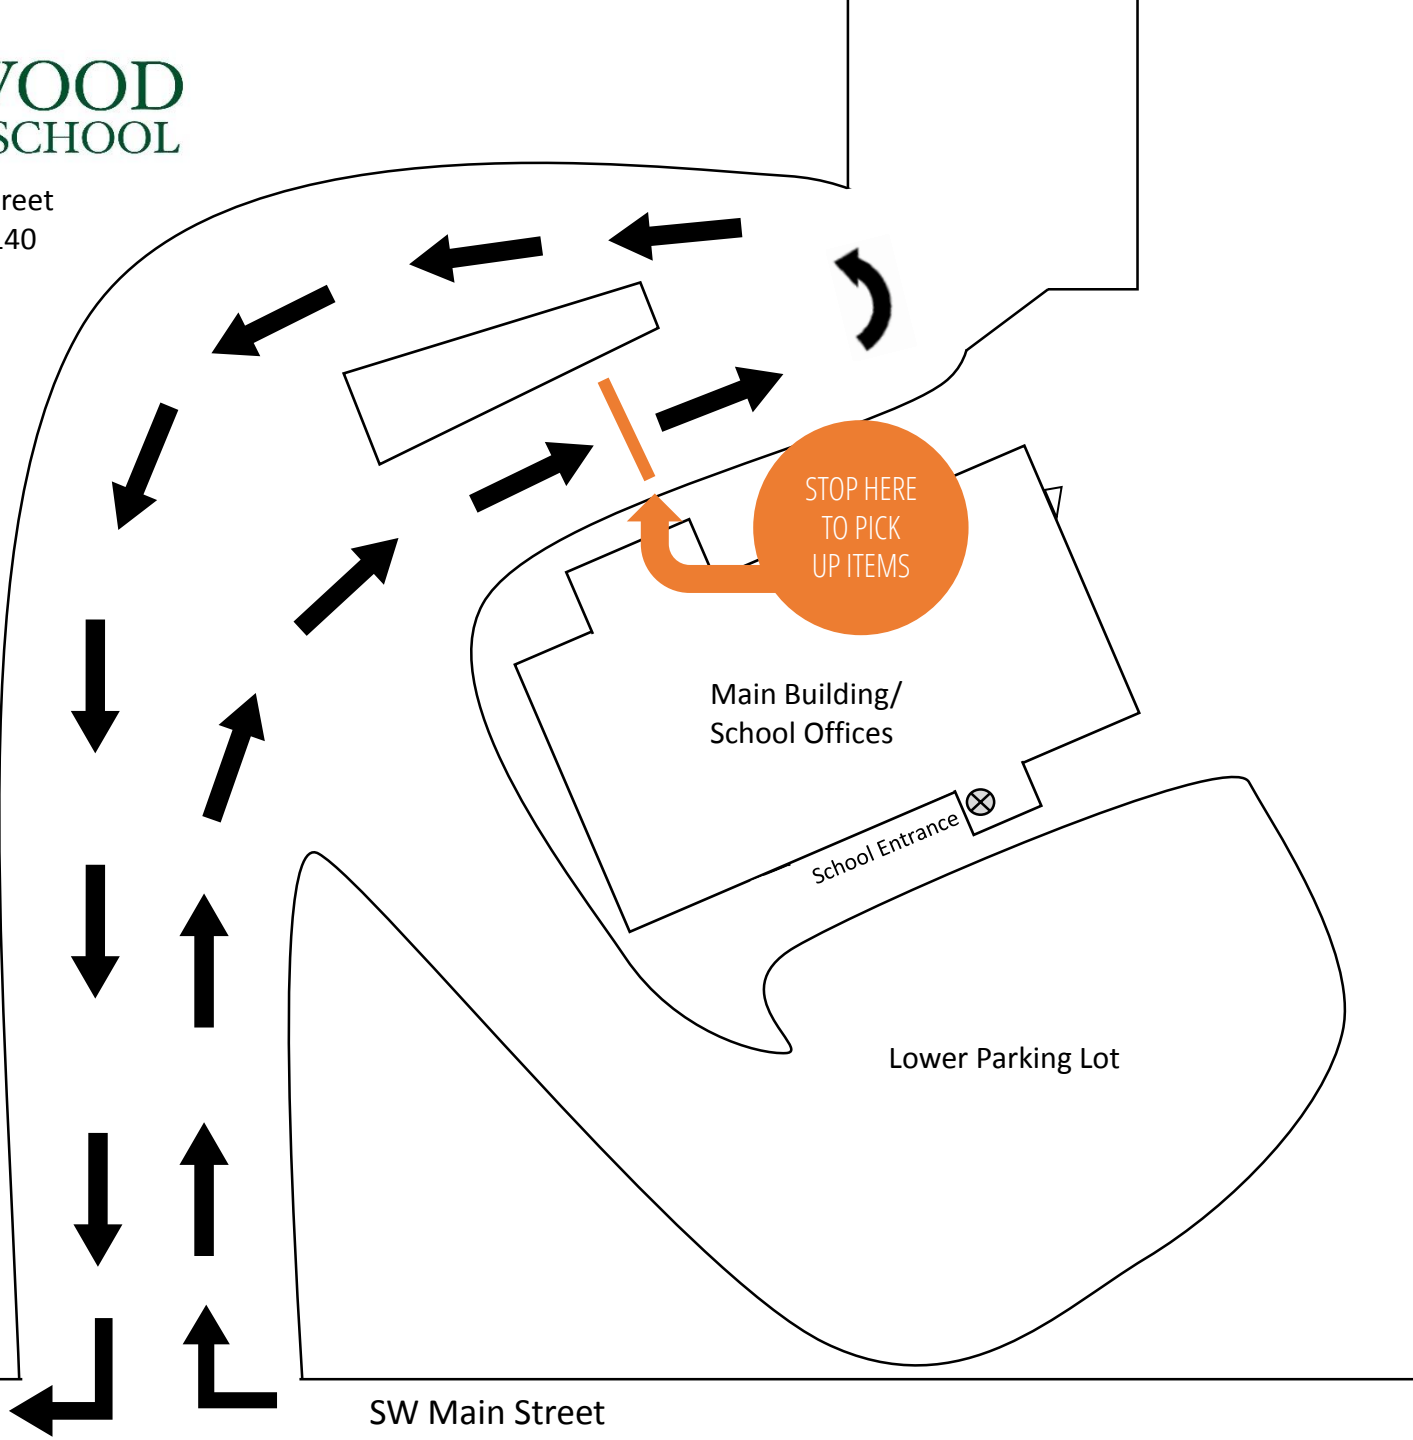

# SHERWOOD CHARTER SCHOOL

23264 SW Main Street  
Sherwood, OR 97140  
P: 503-925-8007

SW Main Street